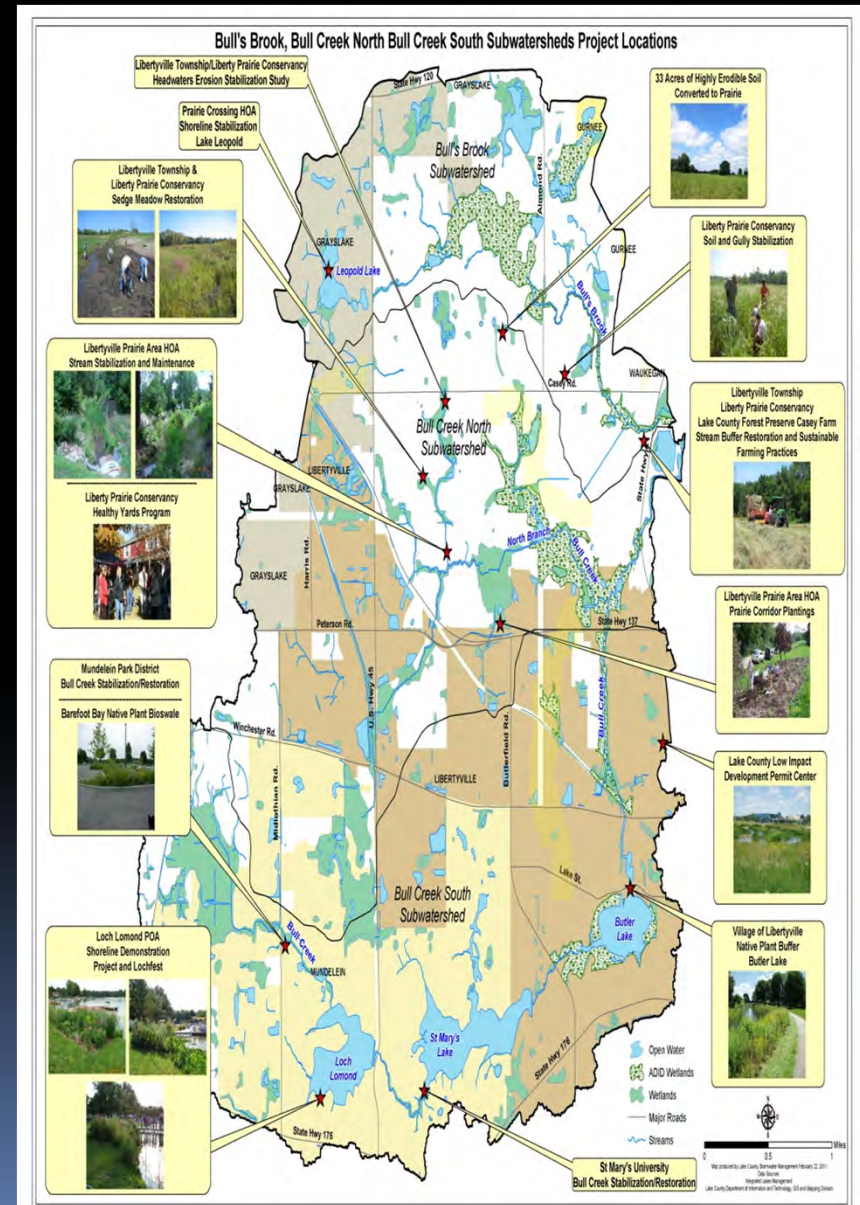

Community of volunteers and volunteer groups working to promote the qualities and benefits of the largest watershed in our county.

HOW DID THIS GROUP COME TOGETHER?

The group evolved from the Governor Quinn's "It's Our River Day" program.

WHAT HAVE WE ACCOMPLISHED?

Worked a stretch from
Peterson Road to Route 120
over the past 4 years.

Includes Bull Brook and
Bull Creek tributaries.

OVER 500 PEOPLE HAVE PARTICIPATED

COLLECTED OVER 2 TONS OF TRASH

WHAT ARE THE FUTURE GOALS?

1. Continue the education component.
Any volunteers?
2. Move to a northern portion of the Des Plaines River.
3. Continue to get more people involved.
4. Bring a greater awareness to the general public about this resource.
5. Develop a CPR on the DPR Celebration event. Sponsors will be needed – interested?